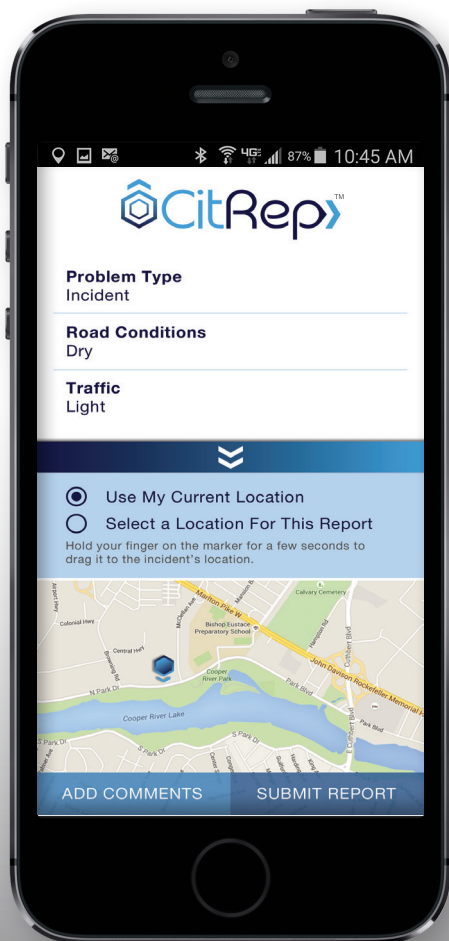

TRAVELER REPORTING MOBILE APP WITH AGENCY OVERSIGHT.

CitRep allows transportation agencies to engage in a dialogue with their travelers that increases the operations center's situational awareness. Travelers can report on any number of roadway conditions important to your agency.

Traveler Reporting Mobile App

CitRep is a mobile app for Android and iPhone with a simple user interface. It connects to a robust back-end management system that allows operations centers to see what was reported, where it was reported and who submitted the report. Users can report on weather, visibility, snow/ice spots, hazards/incidents, traffic or other **agency-defined conditions**. CitRep can be implemented as a standalone product or integrated as a feature of another mobile app.

TRAVELER REPORTING MOBILE APP WITH AGENCY OVERSIGHT.

Through a convenient web interface, operations center staff can view reports, map individual reports or even blacklist problem users. Staff can receive email alerts when specific types of reports are submitted. CitRep™ can be customized to interface with your ATMS to convert user submitted reports into agency-issued alerts.

The screenshot displays the CitRep web interface. At the top, there is a navigation bar with the CitRep logo and a toggle for "Show Blacklisted Items". Below this is a "REPORT LISTING" section containing a table of reports. To the right of the table is a map view showing the geographic locations of the reports, with a blue hexagonal marker indicating a selected report location.